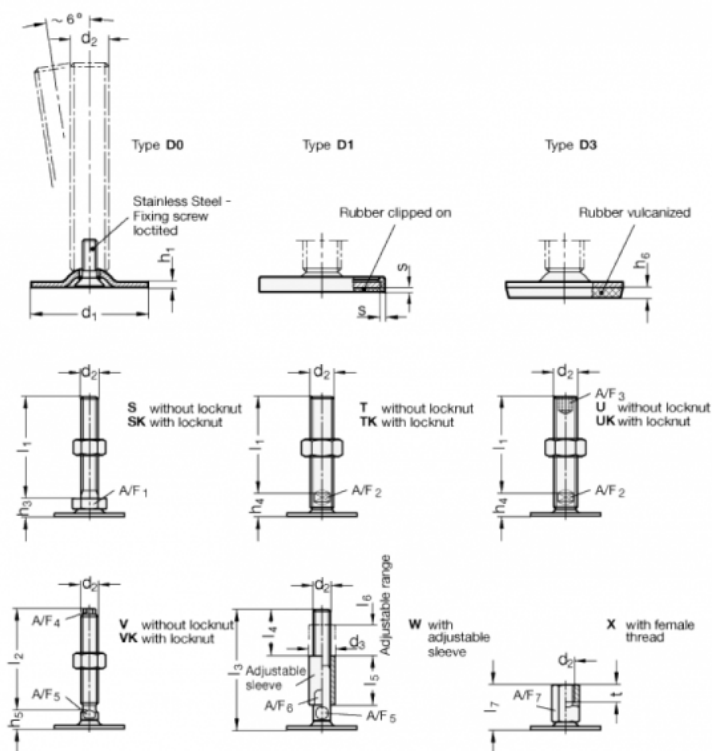

Article number: 204160M16100D1TK
 Description: E+G levelling foot
 GN 41-60-M16-100-D1-TK
 Note: TK With nut, Wrench flat at the bottom

Measures

- A/F2 = 12
- d1 = 60
- d2 = M16
- h1 = 2.5
- h4 = 17
- h6 =
- l1 = 100
- s = 2